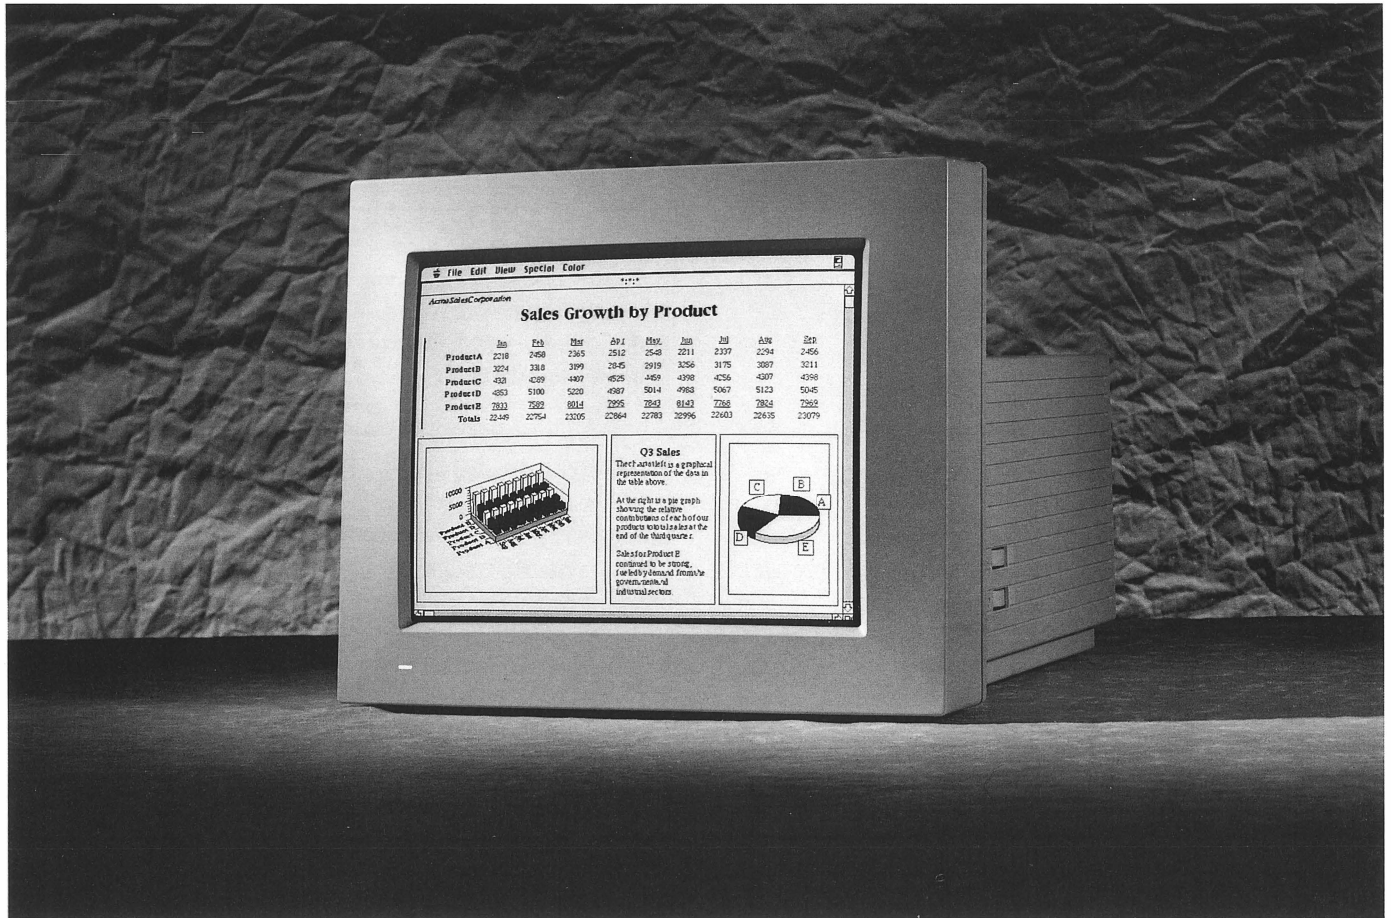

Macintosh 12" Monochrome Display

Overview

The Macintosh® 12" Monochrome Display offers users of modular Macintosh computers the lowest-cost option for high-resolution display of text and graphic images. It is an excellent choice for anyone who needs to view text and graphics in black and white or gray scale.

With a new "page-white" phosphor screen and dark glass, the Macintosh 12" Monochrome Display offers high brightness and sharp contrast. Its 12-inch, 640- by 480-pixel screen shows the full width and more than half the height of a letter-size page. It can also display up to 256 levels of gray simultaneously, depending on the Macintosh computer or video card to which it is connected.

Macintosh 12" Monochrome Display

Product Details

When connected to a Macintosh IIsi, Macintosh IIfx, or modular Macintosh personal computer equipped with an

appropriate video card, the Macintosh 12" Monochrome Display lets you work with up to 256 shades of gray simultane-

Size and weight

- ▶ Height: 12.2 in. (31.0 cm)
- ▶ Width: 14.4 in. (36.5 cm)
- ▶ Depth: 10.2 in. (25.9 cm)
- ▶ Weight: 16 lb. (7.3 kg)

Ordering Information

Macintosh 12" Monochrome Display

Order No. M0298LL/A